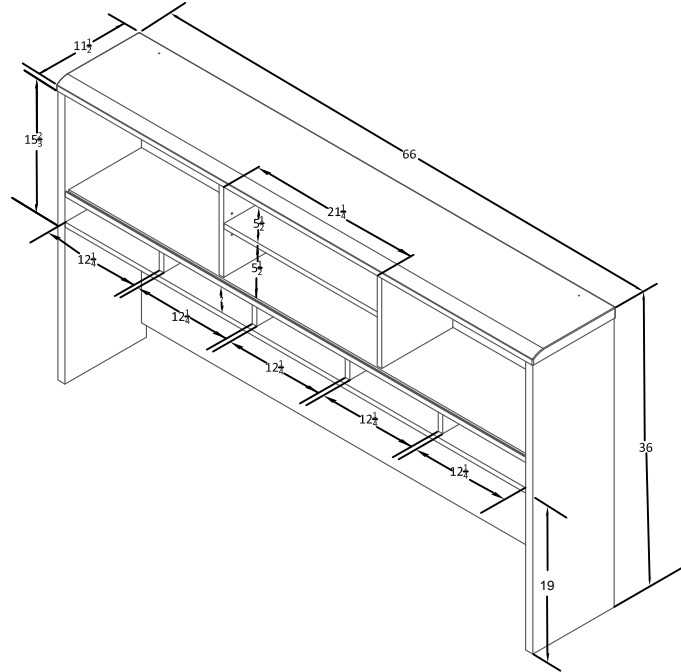

Hutch

Model Number: 9909096, 9909196, 9909296

OVERALL PRODUCT SIZE(in inches)

Cabinet: 66" (W)* 11½" (D)* 36" (H)

MAXIMUM WEIGHT CAPACITIES